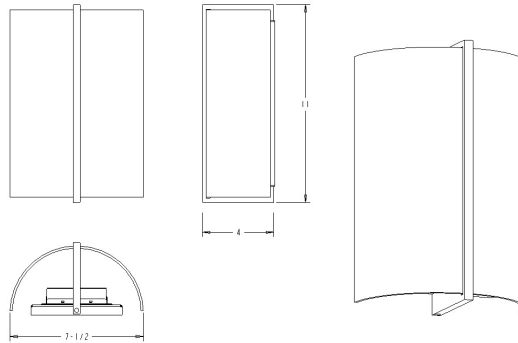

375 Armor

Project: _____

Location: _____

| Catalog Number | MODEL | LENGTH | SOURCE/WATTS | FINISH | LENS | OPTION(S) |
|----------------------------|------------|--------|--------------|--------|------|-----------|
| Example: 375-12LED-BRZ-30K | 375 | - | - | - | - | - |

| Dimensions | | |
|------------|--------|-------|
| Width | Height | Depth |
| 7.5" | 11" | 4" |

A solid aluminum bar accent provides a touch of class to this minimalist design. The soft glowing light and stylish design looks elegant in any area.