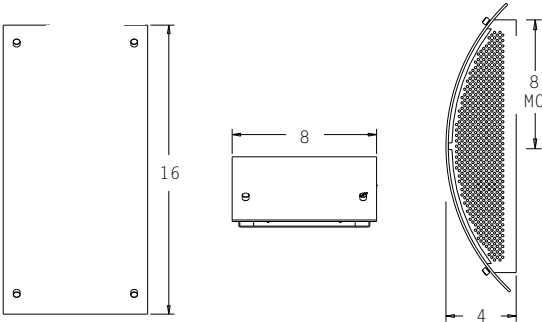

DIMENSIONS

MC = Mounting Center

A 4" octagonal junction box should be used for installation.

ORDERING INFORMATION / OPTIONS EXAMPLE: 460-1LED14

460

MODEL

460 - Cosmopolitan

LAMP