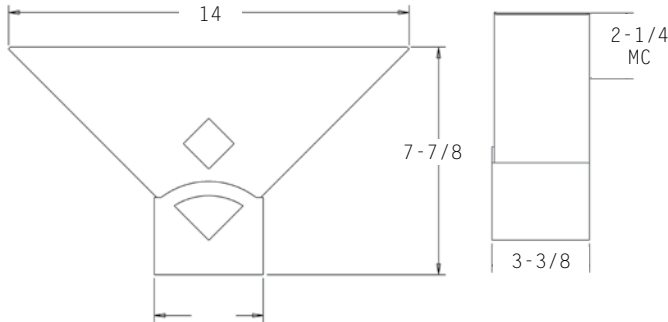

## DIMENSIONS

MC = Mounting Center

A 4" octagonal junction box should be used for installation.