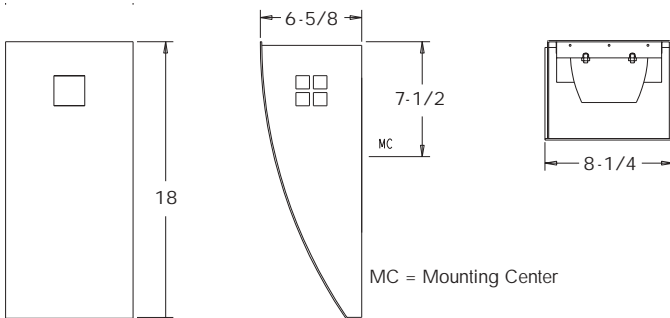

590 WET LOCATION SCOOP

TYPE

PROJECT: _____

LOCATION: _____

FEATURES

- A modern, aerodynamic luminaire.
- Fully enclosed and gasketed fixture.
- Approved and listed for wet locations.
- Electronic, multi-volt (120-277V) ballast is standard. 0° F starting temperature.
- Integral ballast provides easy installation and maintenance.
- Customized window patterns available.
- Ability to mount in an up or down orientation.
- No visible fasteners.
- Manufactured in the USA.

DIMENSIONS

A 4" octagonal junction box should be used for installation.

ORDERING INFORMATION / OPTIONS EXAMPLE: 590-2CFQ26-SAL

590

MODEL

590 - Wet Location Scoop

LAMP

1CFQ13 - (1) 13W Quad Tube CF (G24Q-1Base)
 1CFQ18 - (1) 18W Quad Tube CF (G24Q-2 Base)
 1CFQ26 - (1) 26W Quad Tube CF (G24Q-3 Base)
 1CFT26 - (1) 26W Triple Tube CF (GX24Q-3 Base)
 1CFT32 - (1) 32W Triple Tube CF (GX24Q-3 Base)
 1CFT42 - (1) 42W Triple Tube CF (GX24Q-4 Base)
 2CFQ13 - (2) 13W Quad Tube CF (G24Q-1 Base)
 2CFQ18 - (2) 18W Quad Tube CF (G24Q-2 Base)
 2CFQ26 - (2) 26W Quad Tube CF (G24Q-3 Base)