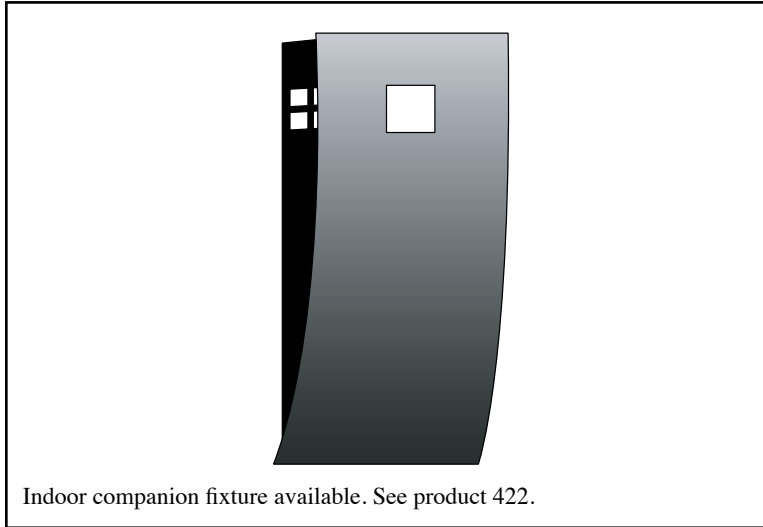

590 WET LOCATION SCOOP

Available in LED

TYPE

PROJECT: _____

LOCATION: _____

FEATURES

- A modern, aerodynamic luminaire.
- Fully enclosed and gasketed fixture.
- Approved and listed for wet locations.
- Electronic, multi-volt (120-277V) ballast is standard.
  0° F starting temperature.
- Integral ballast provides easy installation and maintenance.
- Customized window patterns available.
- Ability to mount in an up or down orientation.
- No visible fasteners.
- Manufactured in the U.S.A.