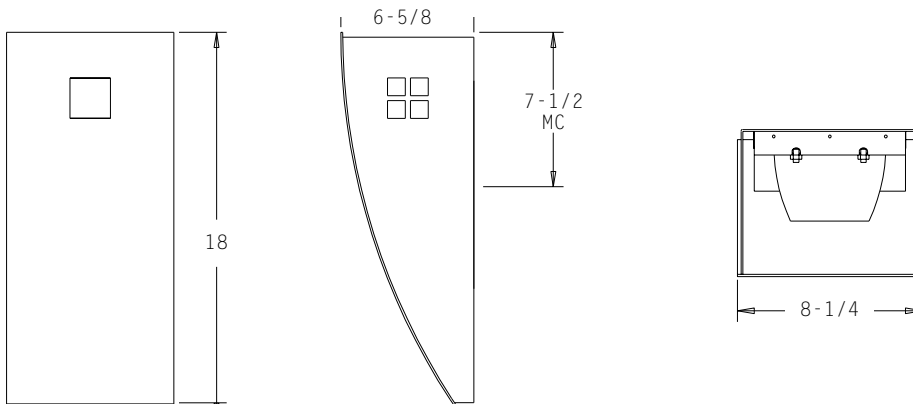

## DIMENSIONS

MC = Mounting Center  
A 4" octagonal junction box should be used for installation.