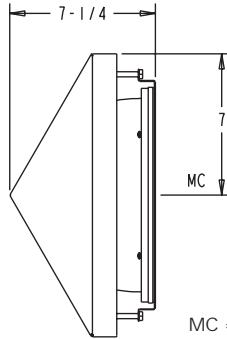

579
STEEPLE

With a pointed front, the contour of the Steeple shows the depth and dimension of the luminaire. Fully enclosed and gasketed, the Steeple is an excellent light marker for walls or columns.

579 STEEPLE

TYPE

PROJECT: _____

LOCATION: _____

FEATURES

- Wall or column enhancing fixture is an excellent light marker.
- Pointed shape provides depth and dimension to the fixture.
- Fully enclosed and gasketed fixture.
- Electronic multi volt (120-277V) ballast is standard.
- All parts are treated with a five stage phosphate bonding process before being finished with a long lasting powder coat finish.
- Integral ballast for easy installation and maintenance.
- No visible fasteners.
- Made in the USA.

DIMENSIONS

MC = Mounting Center

A 4" octagonal junction box should be used for installation.

ORDERING INFORMATION / OPTIONS EXAMPLE: 579-2CFQ26-BRZ

579

MODEL

579 - Steeple

LAMP