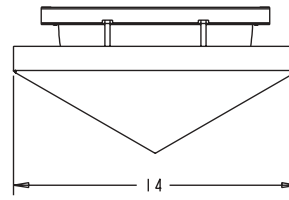

579
STEEPLE

With a pointed front, the contour of the Steeple shows the depth and dimension of the luminaire. Fully enclosed and gasketed, the Steeple is an excellent light marker for walls or columns.

579 STEEPLE

TYPE

PROJECT: _____

LOCATION: _____

FEATURES

- Wall or column enhancing fixture is an excellent light marker.
- Pointed shape provides depth and dimension to the fixture.
- Fully enclosed and gasketed fixture.
- Electronic multi volt (120-277V) ballast is standard.
- All parts are treated with a five stage phosphate bonding process before being finished with a long lasting powder coat finish.
- Integral ballast for easy installation and maintenance.
- No visible fasteners.
- Made in the USA.

DIMENSIONS

MC = Mounting Center

A 4" octagonal junction box should be used for installation.

ORDERING INFORMATION / OPTIONS EXAMPLE: 579-2CFQ26-BRZ

579

MODEL

579 - Steeple

LAMP