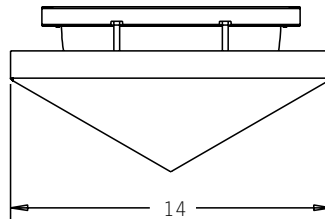

# 579 STEEPLE

With a pointed front, the contour of the Steeple shows the depth and dimension of the luminaire. Fully enclosed and gasketed, the Steeple is an excellent light marker for walls or columns.

### DIMENSIONS

MC = Mounting Center

A 4" octagonal junction box should be used for installation.