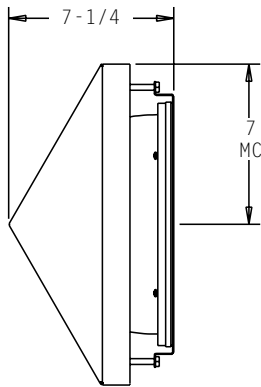

# 579 STEEPLE

With a pointed front, the contour of the Steeple shows the depth and dimension of the luminaire. Fully enclosed and gasketed, the Steeple is an excellent light marker for walls or columns.

### DIMENSIONS

MC = Mounting Center

A 4" octagonal junction box should be used for installation.