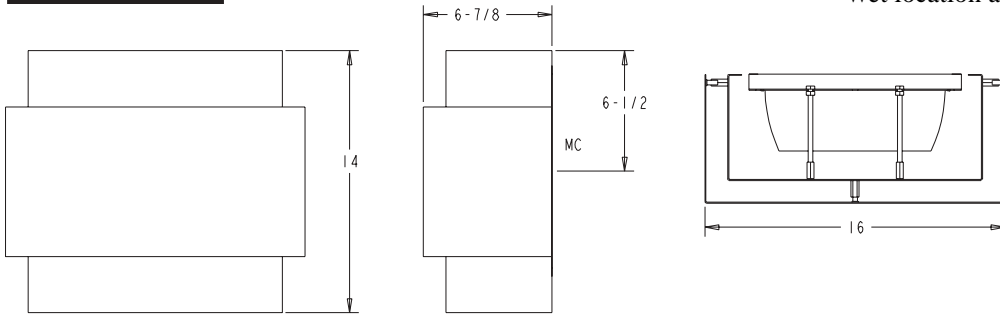

574 SOFTGLOW

TYPE

PROJECT: _____

LOCATION: _____

FEATURES

- An ideal fixture for retail light marking and building highlighting.
- Design provides a soft glow around the center band of the fixture.
- Open top and bottom increases efficiency for higher light levels.
- Design allows for two tone paint finishes.
- Fully enclosed and gasketed electrical compartment.
- Approved and listed for wet locations.
- No visible fasteners.
- Electronic multi-volt (120/277) ballast is standard.
- Manufactured in the USA.
- Wet location approved.

DIMENSIONS

ORDERING INFORMATION / OPTIONS EXAMPLE: 574-1MH70-WHT

574

MODEL

574 - Softglow

LAMP

- 1CFQ13 - (1) 13W QUAD TUBE CF (G24Q-1 BASE)
- 1CFQ18 - (1) 18W QUAD TUBE CF (G24Q-2 BASE)
- 1CFQ26 - (1) 26W QUAD TUBE CF (G24Q-3 BASE)
- 1CFT26 - (1) 26W TRIPLE TUBE CF (GX24Q-3 BASE)
- 1CFT32 - (1) 32W TRIPLE TUBE CF (GX24Q-3 BASE)
- 1CFT42 - (1) 42W TRIPLE TUBE CF (GX24Q-4 BASE)
- 2CFQ13 - (2) 13W QUAD TUBE CF (G24Q-1 BASE)
- 2CFQ18 - (2) 18W QUAD TUBE CF (G24Q-2 BASE)
- 2CFQ26 - (2) 26W QUAD TUBE CF (G24Q-3 BASE)
- 2CFT26 - (2) 26W TRIPLE TUBE CF (GX24Q-3 BASE)
- 1MH50 - (1) 50W METAL HALIDE (ED17 BULB)
- 1MH70 - (1) 70W METAL HALIDE (ED17 BULB)