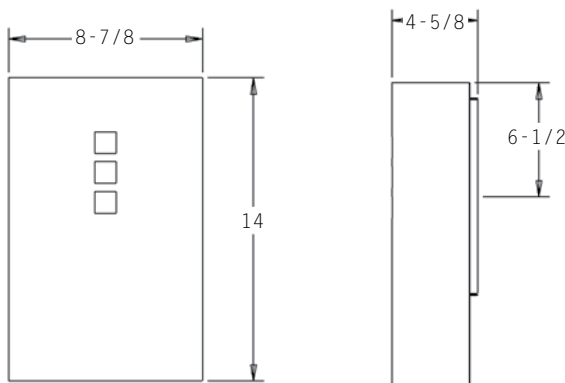

562 WET LOCATION HALF CYLINDER

Available in LED

TYPE

Indoor companion fixture available. See product 431.

PROJECT: _____

LOCATION: _____

FEATURES

- Narrow, attractive fixture is ideal for mounting on columns.
- Fully enclosed and gasketed fixture.
- Approved and listed for wet locations.
- Electronic, multi-volt (120/277) ballast is standard (0°F starting temperature).
- All parts are treated with a five stage phosphate bonding process before being finished with a long lasting powder coat finish.
- Easy installation and replacement of lamps.
- No visible fasteners.
- Manufactured in the U.S.A.
- **Larger sizes available for metal halide lamps.**

DIMENSIONS

MC = Mounting Center
A 4" octagonal junction box should be used for installation.

ORDERING INFORMATION / OPTIONS EXAMPLE: 562-2CFQ13-SAL

562

MODEL

562 - Wet Location Half Cylinder

HOUSING FINISH

WHT - White
BLK - Black
SAL - Silver
BRZ - Bronze
Consult factory for other finishes.