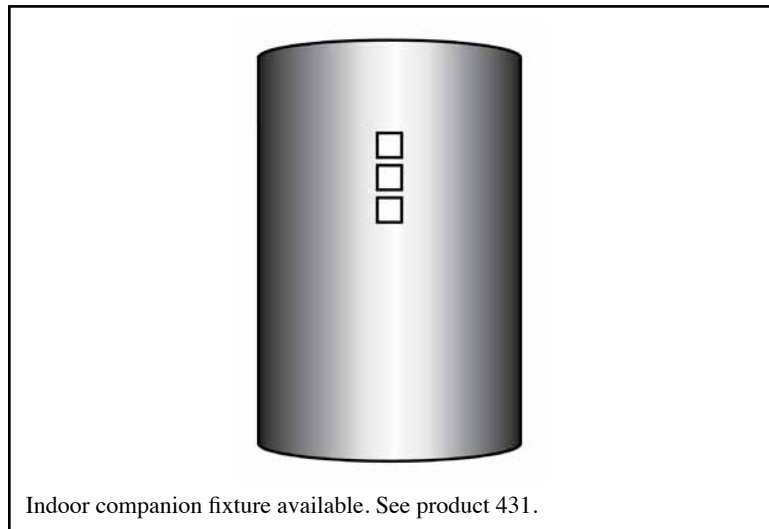

Available in LED

562
WET LOCATION
HALF CYLINDER

This Half Cylinder directs the majority of its light upward and downward. Ideally suited for illuminating columns, the fixture is completely sealed and gasketed ensuring long life performance.

562 WET LOCATION HALF CYLINDER

Available in LED

TYPE

Indoor companion fixture available. See product 431.

PROJECT: _____

LOCATION: _____

FEATURES

- Narrow, attractive fixture is ideal for mounting on columns.
- Fully enclosed and gasketed fixture.
- Approved and listed for wet locations.
- Electronic, multi-volt (120/277) ballast is standard (0°F starting temperature).
- All parts are treated with a five stage phosphate bonding process before being finished with a long lasting powder coat finish.
- Easy installation and replacement of lamps.
- No visible fasteners.
- Manufactured in the U.S.A.
- **Larger sizes available for metal halide lamps.**

DIMENSIONS

MC = Mounting Center
A 4" octagonal junction box should be used for installation.

ORDERING INFORMATION / OPTIONS EXAMPLE: 562-2CFQ13-SAL

562

MODEL

562 - Wet Location Half Cylinder

HOUSING FINISH

WHT - White
BLK - Black
SAL - Silver
BRZ - Bronze
Consult factory for other finishes.