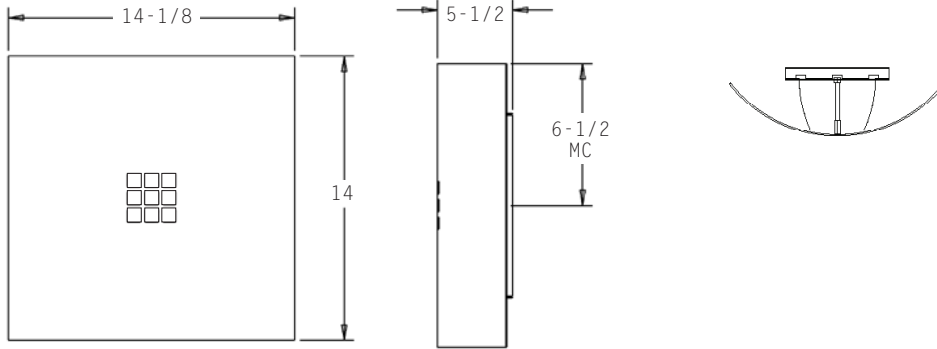

556
WET LOCATION
DEFENDER

The Defender directs light out of all sides with the majority of the light directed up and down. Nine stylish windows provide a strong accent to the fixture.

556 WET LOCATION DEFENDER

TYPE

Indoor companion fixture available. See product 436.

PROJECT: _____

LOCATION: _____

FEATURES

- Contoured fixture for maximum visual appearance and light output.
- Fully enclosed and gasketed fixture.
- Approved and listed for wet locations.
- Electronic, multi-volt (120/277) ballast is standard (0°F starting temperature).
- All parts are treated with a five stage phosphate bonding process before being finished with a long lasting powder coat finish.
- Easy installation and replacement of lamps.
- No visible fasteners.
- Manufactured in the U.S.A.

DIMENSIONS

MC = Mounting Center
A 4" octagonal junction box should be used for installation.

ORDERING INFORMATION / OPTIONS EXAMPLE: 556-1MH70-SAL

556

MODEL

556 - Wet Location Defender

LAMP

- 1CFQ13 - (1) 13W QUAD TUBE CF (G24Q-1 BASE)
- 1CFQ18 - (1) 18W QUAD TUBE CF (G24Q-2 BASE)
- 1CFQ26 - (1) 26W QUAD TUBE CF (G24Q-3 BASE)
- 1CFT26 - (1) 26W TRIPLE TUBE CF (GX24Q-3 BASE)
- 1CFT32 - (1) 32W TRIPLE TUBE CF (GX24Q-3 BASE)
- 1CFT42 - (1) 42W TRIPLE TUBE CF (GX24Q-4 BASE)
- 2CFQ13 - (2) 13W QUAD TUBE CF (G24Q-1 BASE)
- 2CFQ18 - (2) 18W QUAD TUBE CF (G24Q-2 BASE)
- 2CFQ26 - (2) 26W QUAD TUBE CF (G24Q-3 BASE)
- 2CFT26 - (2) 26W TRIPLE TUBE CF (GX24Q-3 BASE)
- 1MH50 - (1) 50W METAL HALIDE (ED17 BULB)
- 1MH70 - (1) 70W METAL HALIDE (ED17 BULB)