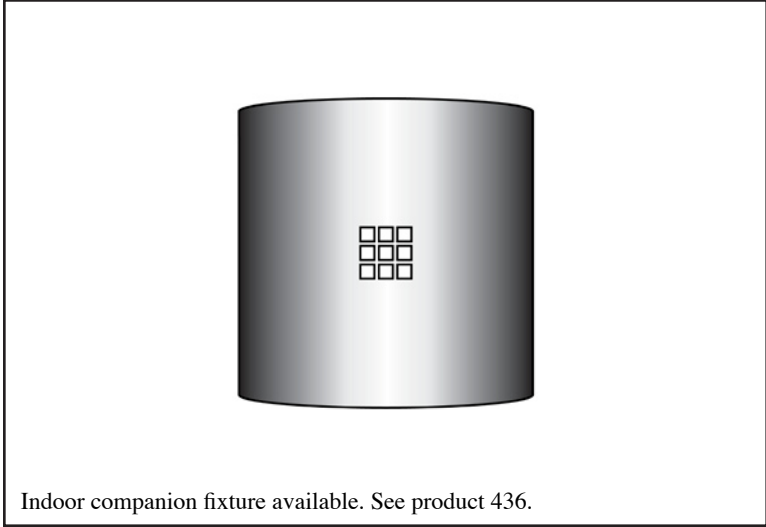

556
WET LOCATION
DEFENDER

The Defender directs light out of all sides with the majority of the light directed up and down. Nine stylish windows provide a strong accent to the fixture.

556 WET LOCATION DEFENDER

TYPE

Indoor companion fixture available. See product 436.

PROJECT: _____

LOCATION: _____

FEATURES

- Contoured fixture for maximum visual appearance and light output.
- Fully enclosed and gasketed fixture.
- Approved and listed for wet locations.
- Electronic, multi-volt (120/277) ballast is standard (0°F starting temperature).
- All parts are treated with a five stage phosphate bonding process before being finished with a long lasting powder coat finish.
- Easy installation and replacement of lamps.
- No visible fasteners.
- Manufactured in the U.S.A.

DIMENSIONS

MC = Mounting Center
A 4" octagonal junction box should be used for installation.

ORDERING INFORMATION / OPTIONS EXAMPLE: 556-1MH70-SAL

556

MODEL

556 - Wet Location Defender

LAMP

- 1CFQ13 - (1) 13W QUAD TUBE CF (G24Q-1 BASE)
- 1CFQ18 - (1) 18W QUAD TUBE CF (G24Q-2 BASE)
- 1CFQ26 - (1) 26W QUAD TUBE CF (G24Q-3 BASE)
- 1CFT26 - (1) 26W TRIPLE TUBE CF (GX24Q-3 BASE)
- 1CFT32 - (1) 32W TRIPLE TUBE CF (GX24Q-3 BASE)
- 1CFT42 - (1) 42W TRIPLE TUBE CF (GX24Q-4 BASE)
- 2CFQ13 - (2) 13W QUAD TUBE CF (G24Q-1 BASE)
- 2CFQ18 - (2) 18W QUAD TUBE CF (G24Q-2 BASE)
- 2CFQ26 - (2) 26W QUAD TUBE CF (G24Q-3 BASE)
- 2CFT26 - (2) 26W TRIPLE TUBE CF (GX24Q-3 BASE)
- 1MH50 - (1) 50W METAL HALIDE (ED17 BULB)
- 1MH70 - (1) 70W METAL HALIDE (ED17 BULB)