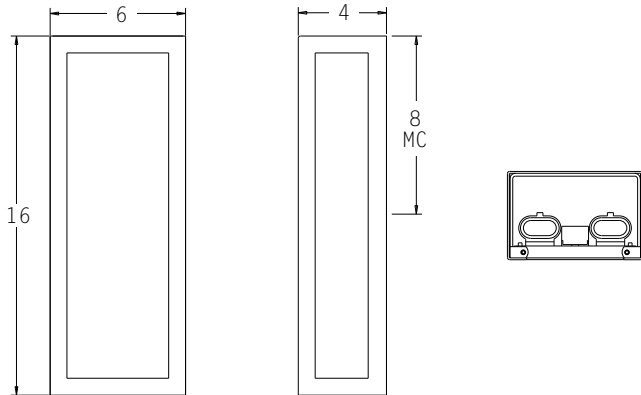

546 BRAVO

Available in LED

TYPE

PROJECT: _____

LOCATION: _____

FEATURES

- Simple rectilinear wet location wall sconce.
- Highly efficient fixture provides years of trouble free operation.
- Solid top restricts upward light pollution.
- Available in longer lengths.
- Electronic multi-volt (120 to 277V) ballast is standard.
- Meets all ADA requirements.
- Wet location listed.
- Manufactured in the U.S.A.

DIMENSIONS

MC = Mounting Center
A 4" octagonal junction box should be used for installation.

ORDERING INFORMATION / OPTIONS EXAMPLE: 546-2CFQ26-BRZ-BL

546

MODEL
546 - Bravo

LAMP

- 2CFQ13 - (2) 13W QUAD TUBE CF (G24Q-1 BASE)
 - 2CFQ18 - (2) 18w QUAD TUBE CF (G24Q-2 Base)
 - 2CFQ26 - (2) 26w QUAD TUBE CF (G24Q-3 Base)
 - 2F27 - (2) 24/27W Long Twin Tube CF (2G11 Base)
 - 1LED9 - (1) 9W LED MODULE. 1100 Lumens
 - 1LED14 - (1) 14W LED MODULE. 1550 Lumens
 - 1LED17 - (1) 17W LED MODULE. 1875 Lumens
 - 1LED19 - (1) 19W LED MODULE. 2200 Lumens
- Consult factory for other available lamps and LED Wattages.