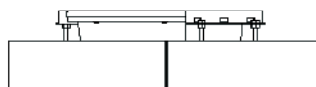

## DIMENSIONS

MC = Mounting Center

A 4" octagonal junction box should be used for installation.