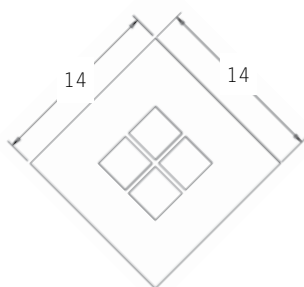

## DIMENSIONS

MC = Mounting Center

A 4" octagonal junction box should be used for installation.