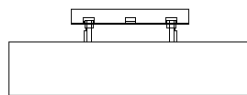

DIMENSIONS

MC = Mounting Center

A 4" octagonal junction box should be used for installation.

ORDERING INFORMATION / OPTIONS EXAMPLE: 531-2CFQ13-BLK

531

MODEL

531 - Wet Location Square

HOUSING FINISH