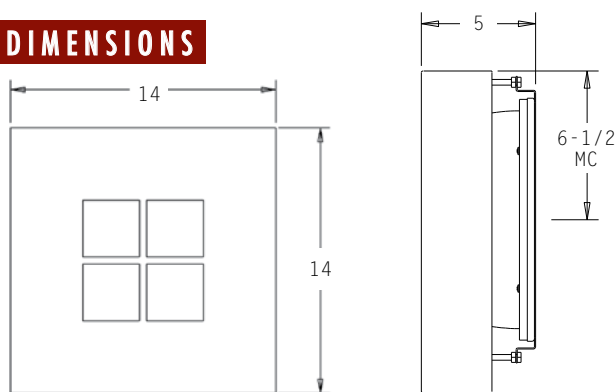

DIMENSIONS

MC = Mounting Center

A 4" octagonal junction box should be used for installation.

ORDERING INFORMATION / OPTIONS EXAMPLE: 531-2CFQ13-BLK

531

MODEL

531 - Wet Location Square

HOUSING FINISH