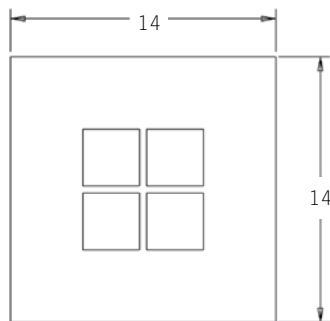

## DIMENSIONS

MC = Mounting Center

A 4" octagonal junction box should be used for installation.