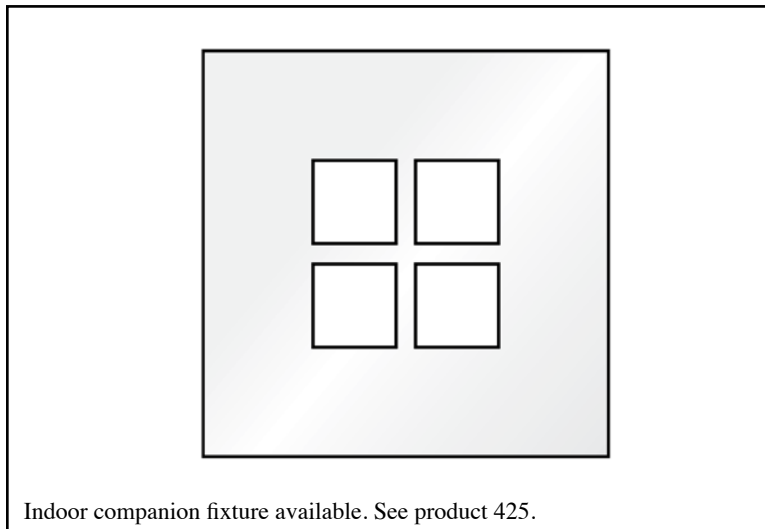

522 WET LOCATION WINDOW BOX

TYPE

Available in LED

PROJECT: _____

LOCATION: _____

Indoor companion fixture available. See product 425.

FEATURES

- Modern “light marker” with enhancing light windows.
- Fully enclosed and gasketed fixture.
- Approved and listed for wet locations.
- Electronic, multi-volt (120/277) ballast is standard (0°F starting temperature).
- All parts are treated with a five stage phosphate bonding process before being finished with a long lasting powder coat finish.
- Colored lenses available.
- All lenses mechanically attached for long life retention.
- No visible fasteners.
- Manufactured in the U.S.A.