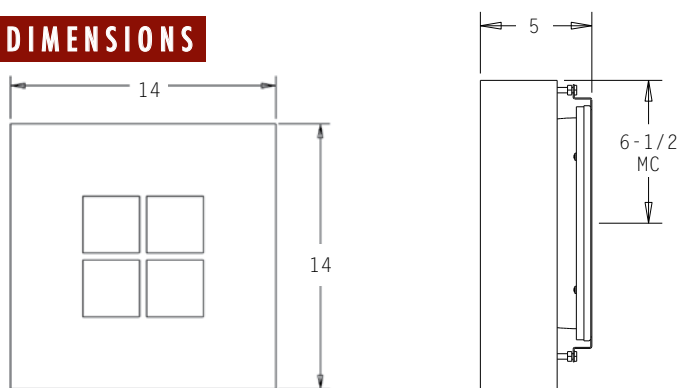

## DIMENSIONS

MC = Mounting Center

A 4" octagonal junction box should be used for installation.