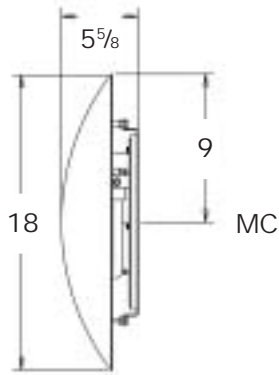

## FEATURES

- A superb “light marker” for walls and columns.
- 1/8” holes in front of fascia provide sparkle and excitement to the luminaire.
- Fully enclosed and gasketed fixture.
- Approved and listed for wet locations.
- Spun aluminum construction.
- No visible fasteners.
- Electronic multi-volt (120/277) ballast is standard.
- Manufactured in the USA.
- Wet location approved.

## DIMENSIONS