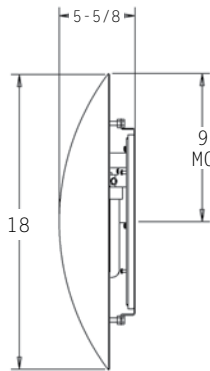

## FEATURES

- A superb “light marker” for walls and columns.
- 1/8” holes in front of fascia provide sparkle and excitement to the luminaire.
- Fully enclosed and gasketed fixture.
- Approved and listed for wet locations.
- Spun aluminum construction.
- No visible fasteners.
- Electronic multi-volt (120/277) ballast is standard.
- Manufactured in the U.S.A.
- Wet location approved.

## DIMENSIONS

MC = Mounting Center

A 4” octagonal junction box should be used for installation.