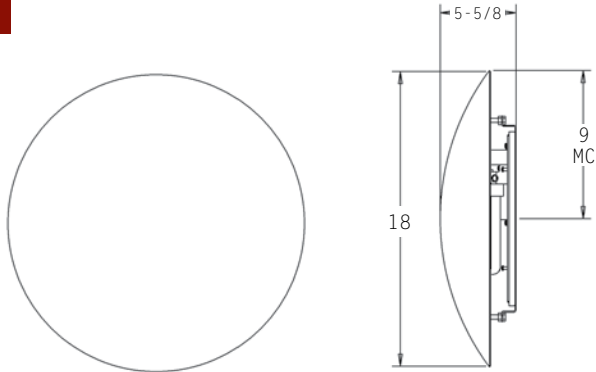

**Indessa**  
LIGHTING

515  
WOK

Available in LED

TYPE

PROJECT: \_\_\_\_\_

LOCATION: \_\_\_\_\_

**FEATURES**

- A superb “light marker” for walls and columns.
- Fully enclosed and gasketed fixture.
- Approved and listed for wet locations.
- Electronic, multi-volt (120/277) ballast is standard (0°F starting temperature).
- All parts are treated with a five stage phosphate bonding process before being finished with a long lasting powder coat finish.
- Spun aluminum construction.
- Easy installation and replacement of lamps.
- No visible fasteners.
- Manufactured in the U.S.A.

**DIMENSIONS**

MC = Mounting Center  
A 4" octagonal junction box should be used for installation.

**ORDERING INFORMATION / OPTIONS** EXAMPLE: 515-2CFQ26-BRZ

515  
MODEL  
515 - Wok

HOUSING FINISH  
WHT - White  
BLK - Black  
SAL - Silver  
BRZ - Bronze  
*Consult factory for other finishes.*