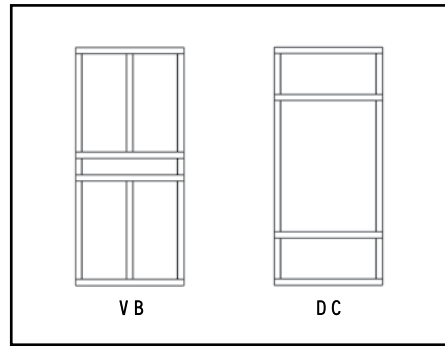

505 SUPER SIZE CLASSIC

Available in LED

TYPE

PROJECT: _____

LOCATION: _____

FEATURES

- Larger size is ideal for larger scale walls.
- A timeless classic design for any application.
- Solid bar stock for maximum strength and rigidity.
- Listed and approved for wet locations.
- Electronic, multi-volt (120/277) ballast is standard (0°F starting temperature).
- All parts are treated with a five stage phosphate bonding process before being finished with a long lasting powder coat finish.
- No visible fasteners.
- Manufactured in the USA.
- Available with integral emergency ballast.

DIMENSIONS

MC = Mounting Center
A 4" octagonal junction box should be used for installation.

ORDERING INFORMATION / OPTIONS EXAMPLE: 505-2F27-SAL-VB

505

MODEL

505 - Super Size Classic

LAMP

- 2CFQ13 - (2) 13w QUAD TUBE CF (G24Q-1 Base)
- 2CFQ18 - (2) 18w QUAD TUBE CF (G24Q-2 Base)
- 2CFQ26 - (2) 26w QUAD TUBE CF (G24Q-3 Base)
- 1LED9 - (1) 9W LED MODULE. 1100 Lumens
- 1LED14 - (1) 14W LED MODULE. 1550 Lumens
- 1LED17 - (1) 17W LED MODULE. 1875 Lumens
- 1LED19 - (1) 19W LED MODULE. 2200 Lumens