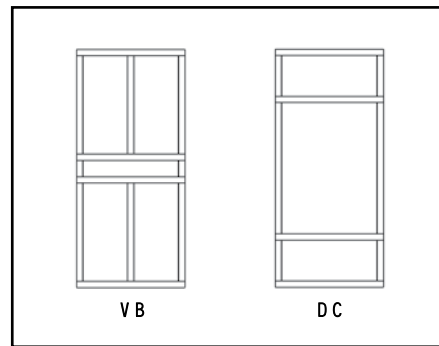

## FEATURES

- Larger size is ideal for larger scale walls.
- A timeless classic design for any application.
- Solid bar stock for maximum strength and rigidity.
- Listed and approved for wet locations.
- Standard 0-10V dimming driver.
- All parts are treated with a five stage phosphate bonding process before being finished with a long lasting powder coat finish.
- No visible fasteners.
- Manufactured in the USA.
- Available with integral emergency ballast.

## DIMENSIONS

MC = Mounting Center

A 4" octagonal junction box should be used for installation.