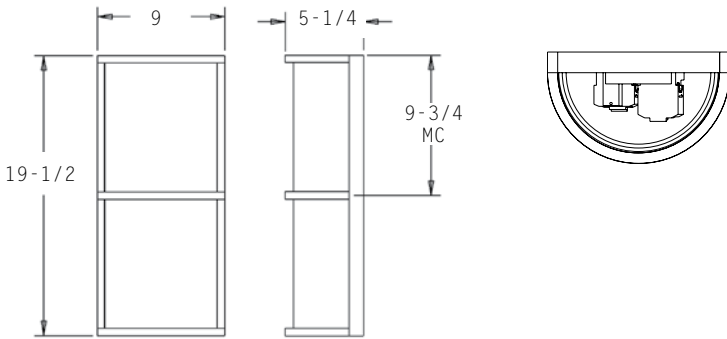

# 505 SUPER SIZE CLASSIC

TYPE

LED

Indoor companion fixture available. See product 409.

PROJECT: \_\_\_\_\_

LOCATION: \_\_\_\_\_

## DIMENSIONS

MC = Mounting Center

A 4" octagonal junction box should be used for installation.