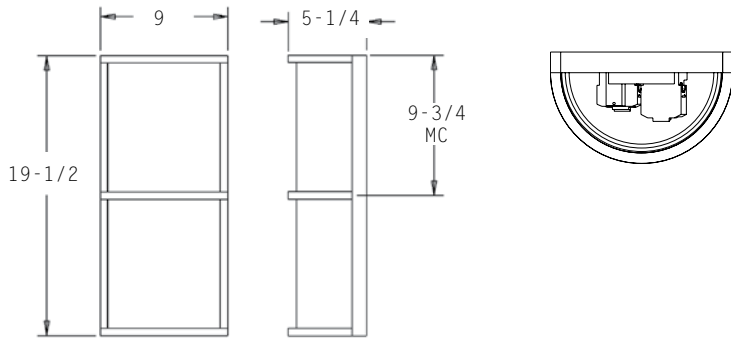

505 SUPER SIZE CLASSIC

Available in LED

TYPE

PROJECT: _____

LOCATION: _____

FEATURES

- Larger size is ideal for larger scale walls.
- A timeless classic design for any application.
- Solid bar stock for maximum strength and rigidity.
- Listed and approved for wet locations.
- Electronic, multi-volt (120/277) ballast is standard (0°F starting temperature).
- All parts are treated with a five stage phosphate bonding process before being finished with a long lasting powder coat finish.
- No visible fasteners.
- Manufactured in the USA.
- Available with integral emergency ballast.

DIMENSIONS

MC = Mounting Center
A 4" octagonal junction box should be used for installation.

ORDERING INFORMATION / OPTIONS EXAMPLE: 505-2F27-SAL-VB

505

MODEL

505 - Super Size Classic

LAMP

- 2CFQ13 - (2) 13w QUAD TUBE CF (G24Q-1 Base)
- 2CFQ18 - (2) 18w QUAD TUBE CF (G24Q-2 Base)
- 2CFQ26 - (2) 26w QUAD TUBE CF (G24Q-3 Base)
- 1LED9 - (1) 9W LED MODULE. 1100 Lumens
- 1LED14 - (1) 14W LED MODULE. 1550 Lumens
- 1LED17 - (1) 17W LED MODULE. 1875 Lumens
- 1LED19 - (1) 19W LED MODULE. 2200 Lumens