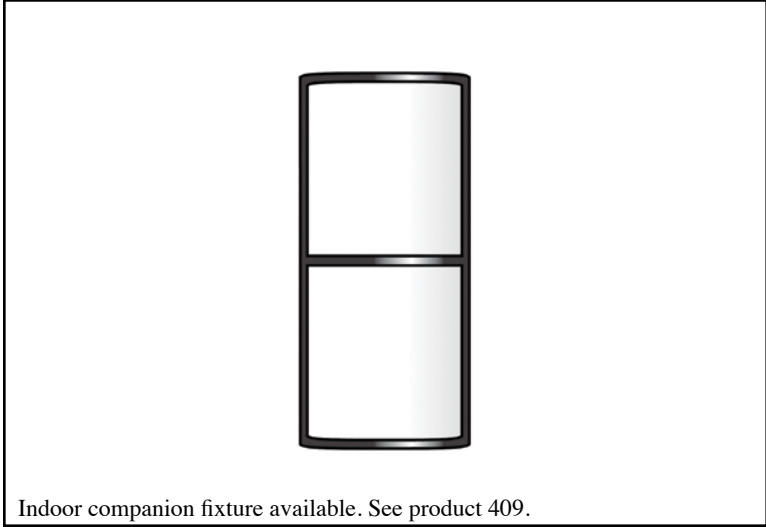

Available in LED

505
SUPER SIZE
CLASSIC

This popular wall sconce is a timeless classic. Constructed of solid bar stock this product is available with a number of bar options. This larger fixture is an ideal luminaire for building entrances and outdoor walkways.

505 SUPER SIZE CLASSIC

Available in LED

TYPE

PROJECT: _____

LOCATION: _____

FEATURES

- Larger size is ideal for larger scale walls.
- A timeless classic design for any application.
- Solid bar stock for maximum strength and rigidity.
- Listed and approved for wet locations.
- Electronic, multi-volt (120/277) ballast is standard (0°F starting temperature).
- All parts are treated with a five stage phosphate bonding process before being finished with a long lasting powder coat finish.
- No visible fasteners.
- Manufactured in the USA.
- Available with integral emergency ballast.

DIMENSIONS

MC = Mounting Center
A 4" octagonal junction box should be used for installation.

ORDERING INFORMATION / OPTIONS EXAMPLE: 505-2F27-SAL-VB

505

MODEL

505 - Super Size Classic

LAMP

- 2CFQ13 - (2) 13w QUAD TUBE CF (G24Q-1 Base)
- 2CFQ18 - (2) 18w QUAD TUBE CF (G24Q-2 Base)
- 2CFQ26 - (2) 26w QUAD TUBE CF (G24Q-3 Base)
- 1LED9 - (1) 9W LED MODULE. 1100 Lumens
- 1LED14 - (1) 14W LED MODULE. 1550 Lumens
- 1LED17 - (1) 17W LED MODULE. 1875 Lumens
- 1LED19 - (1) 19W LED MODULE. 2200 Lumens