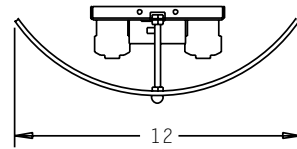

475 ALTERA

Available in LED

TYPE

PROJECT: _____

LOCATION: _____

FEATURES

- Fascia constructed of 3/16" thick sandblasted acrylic, ensuring no lamp images.
- Contoured lens shields the lamps and melts into the décor.
- A wide choice of lamps can provide varying illumination levels.
- Unitized design allows the fixture to be used in even the most restrictive budgets.
- Electronic multi-volt (120/277) ballast is standard.
- Meets ADA requirements.
- Manufactured in the U.S.A.

DIMENSIONS

MC = Mounting Center
A 4" octagonal junction box should be used for installation.

ORDERING INFORMATION / OPTIONS EXAMPLE: 475-2CFQ26-BB

475

MODEL
475 - Altera

LAMP

- 1CFQ13 - (1) 13w QUAD TUBE CF (G24Q-1 Base)
- 1CFQ18 - (1) 18w QUAD TUBE CF (G24Q-2 Base)
- 1CFQ26 - (1) 26w QUAD TUBE CF (G24Q-3 Base)
- 1CFT32 - (1) 32w TRIPLE TUBE CF (GX24Q-3 Base)
- 1CFT42 - (1) 42w TRIPLE TUBE CF (GX24Q-3 Base)
- 2CFQ13 - (2) 13w QUAD TUBE CF (G24Q-1 Base)
- 2CFQ18 - (2) 18w QUAD TUBE CF (G24Q-2 Base)
- 2CFQ26 - (2) 26w QUAD TUBE CF (G24Q-3 Base)
- 1LED9 - (1) 9W LED MODULE. 1100 Lumens
- 1LED14 - (1) 14W LED MODULE. 1550 Lumens
- 1LED17 - (1) 17W LED MODULE. 1875 Lumens
- 1LED19 - (1) 19W LED MODULE. 2200 Lumens