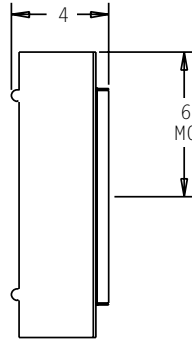

475 ALTERA

Available in LED

TYPE

PROJECT: _____

LOCATION: _____

FEATURES

- Fascia constructed of 3/16" thick sandblasted acrylic, ensuring no lamp images.
- Contoured lens shields the lamps and melts into the décor.
- A wide choice of lamps can provide varying illumination levels.
- Unitized design allows the fixture to be used in even the most restrictive budgets.
- Electronic multi-volt (120/277) ballast is standard.
- Meets ADA requirements.
- Manufactured in the U.S.A.

DIMENSIONS

MC = Mounting Center
A 4" octagonal junction box should be used for installation.

ORDERING INFORMATION / OPTIONS EXAMPLE: 475-2CFQ26-BB

475

MODEL
475 - Altera

LAMP

- 1CFQ13 - (1) 13w QUAD TUBE CF (G24Q-1 Base)
- 1CFQ18 - (1) 18w QUAD TUBE CF (G24Q-2 Base)
- 1CFQ26 - (1) 26w QUAD TUBE CF (G24Q-3 Base)
- 1CFT32 - (1) 32w TRIPLE TUBE CF (GX24Q-3 Base)
- 1CFT42 - (1) 42w TRIPLE TUBE CF (GX24Q-3 Base)
- 2CFQ13 - (2) 13w QUAD TUBE CF (G24Q-1 Base)
- 2CFQ18 - (2) 18w QUAD TUBE CF (G24Q-2 Base)
- 2CFQ26 - (2) 26w QUAD TUBE CF (G24Q-3 Base)
- 1LED9 - (1) 9W LED MODULE. 1100 Lumens
- 1LED14 - (1) 14W LED MODULE. 1550 Lumens
- 1LED17 - (1) 17W LED MODULE. 1875 Lumens
- 1LED19 - (1) 19W LED MODULE. 2200 Lumens