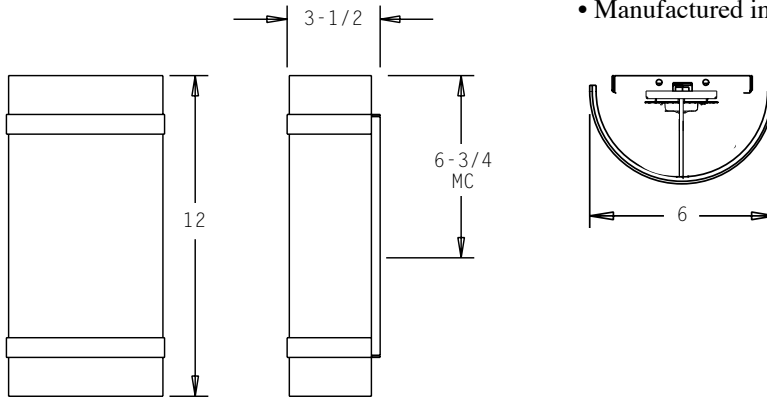

DIMENSIONS

MC = Mounting Center

A 4" octagonal junction box should be used for installation.

ORDERING INFORMATION / OPTIONS EXAMPLE: 459-1LED14-WHT

459

MODEL

459 - Maxum

LAMP