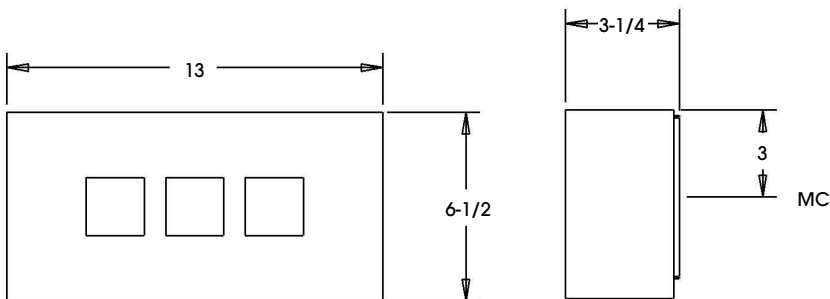

TYPE

PROJECT: _____

LOCATION: _____

FEATURES

- Three stylish windows enhance the visual appearance of the fixture
- Shallow design with only a 3/4" projection from the wall
- Standard bottom lens for maximum lamp protection
- Colored lenses available
- Electronic, multi-volt (120/277) ballast is standard
- All parts are treated with a five stage phosphate bonding process before being finished with a long lasting powder coat finish
- Complies with ADA
- No visible fasteners
- Manufactured in the USA

DIMENSIONS

ORDERING INFORMATION / OPTIONS EXAMPLE: 445-2CFQ13-WHT-LBLUE

445

MODEL

445- Trifecta

LAMP

- 1CFQ13- (1) 13W QUAD TUBE CF (G24Q-1 BASE)
 - 1CFQ18- (1) 18W QUAD TUBE CF (G24Q-2 BASE)
 - 1CFQ26- (1) 26W QUAD TUBE CF (G24Q-3 BASE)
 - 1CFT26- (1) 26W TRIPLE TUBE CF (GX24Q-3 BASE)
 - 1CFT32- (1) 32W TRIPLE TUBE CF (GX24Q-3 BASE)
 - 1CFT42- (1) 42W TRIPLE TUBE CF (GX24Q-4 BASE)
 - 2CFQ13- (2) 13W QUAD TUBE CF (G24Q-1 BASE)
 - 2CFQ18- (2) 18W QUAD TUBE CF (G24Q-2 BASE)
 - 2CFQ26- (2) 26W QUAD TUBE CF (G24Q-3 BASE)
- Consult factory for other available lamps