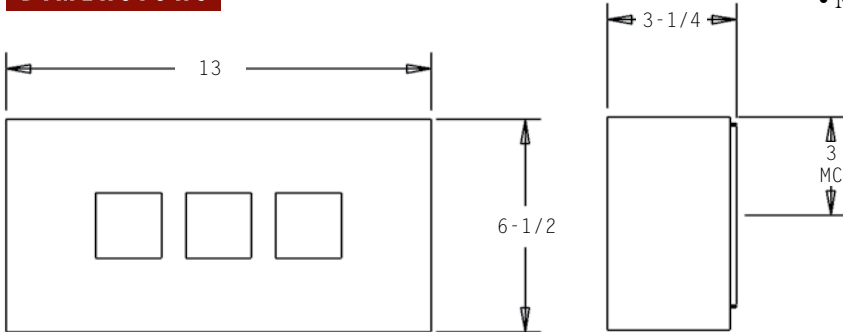

445 TRIFECTA

Available in LED

TYPE

PROJECT: _____

LOCATION: _____

FEATURES

- Three stylish windows enhance the visual appearance of the fixture.
- Shallow design with only a 3 1/4" projection from the wall.
- Standard bottom lens for maximum lamp protection.
- Colored lenses available.
- Electronic, multi-volt (120/277) ballast is standard.
- All parts are treated with a five stage phosphate bonding process before being finished with a long lasting powder coat finish.
- Complies with ADA.
- No visible fasteners.
- Manufactured in the U.S.A.

DIMENSIONS

MC = Mounting Center

A 4" octagonal junction box should be used for installation.

ORDERING INFORMATION / OPTIONS EXAMPLE: 445-2CFQ13-WHT-LBLUE

445

MODEL

445 - Trifecta

LAMP