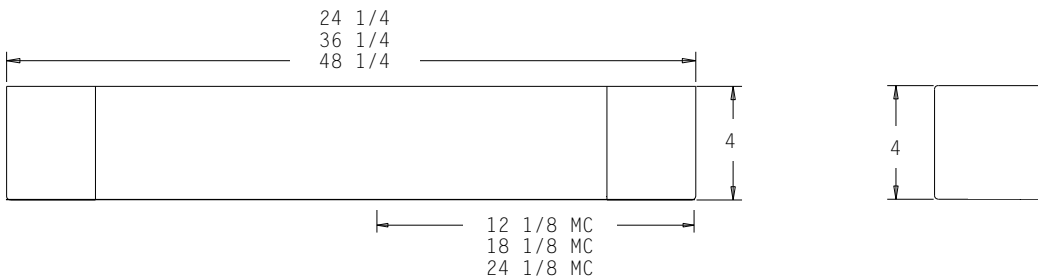

# 444 LIGHT BEAM

Boxy, Rectangular, Strong! The 444 Light Beam incorporates clean lines throughout and will provide soft, warm illumination for a vanity or a stairwell.

## DIMENSIONS

MC = Mounting Center  
A 3" switch box mounted horizontally or plaster ring should be used for installation.