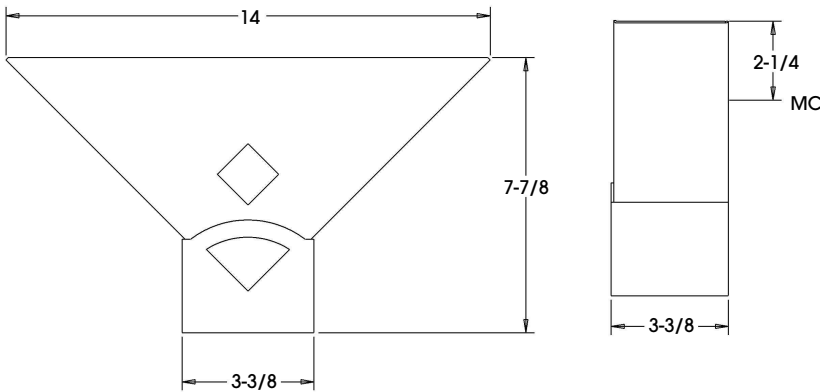

440
V-TECH

Stylish lines highlight this modern, high-tech fixture. Available with a variety of lamps, this product is ideal for the modern office.

440 V-TECH

TYPE

PROJECT: _____

LOCATION: _____

FEATURES

- Modern, decorative appearance for the modern office
- Standard two tone housing
- Shallow profile
- Standard blue acrylic lens
- Electronic, multi-volt (120/277) ballast is standard
- All parts are treated with a five stage phosphate bonding process before being finished with a long lasting powder coat finish
- Translucent window provides a visual highlight
- Complies with ADA
- No visible fasteners
- Manufactured in the USA

DIMENSIONS

ORDERING INFORMATION / OPTIONS

EXAMPLE: 440-2CFQ13-BLK/SAL

440 - - -

MODEL
440- V-Tech

LAMP

2CFQ13- (2) 13W QUAD TUBE CF (G24Q-1 BASE)
2CFQ18- (2) 18W QUAD TUBE CF (G24Q-2 BASE)
2CFQ26- (2) 26W QUAD TUBE CF (G24Q-3 BASE)