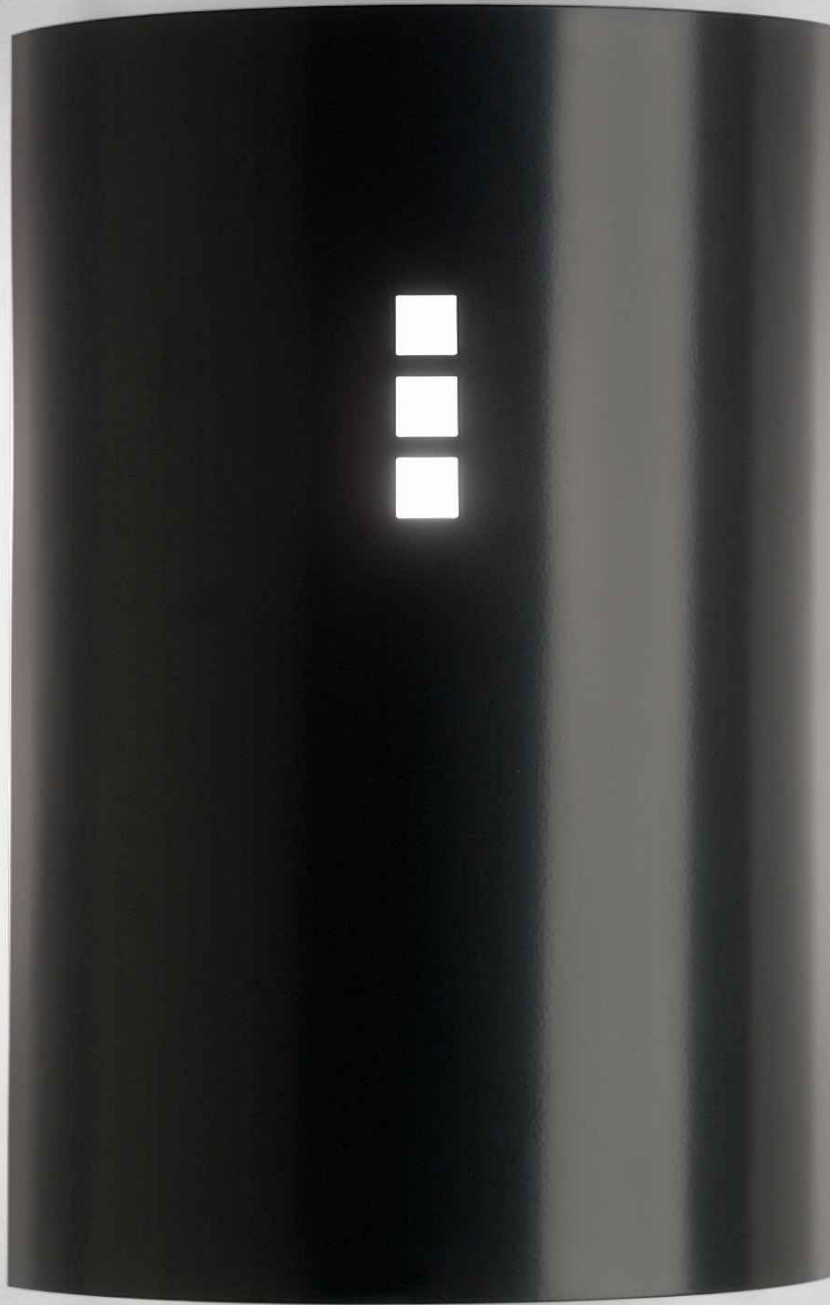

431 HALF CYLINDER

The Half Cylinder is stylish and ideal for mounting alongside entryways and doors. With distribution on all sides, a maximum amount of light is distributed to the area. Three decorative windows on the top of the fascia add sparkle to the fixture.

431 HALF CYLINDER

TYPE

PROJECT: _____

LOCATION: _____

FEATURES

- Compact, modern sconce
- All acrylic is attached via mechanical means
- Electronic, multi-volt (120/277) ballast is standard
- All parts are treated with a five stage phosphate bonding process before being finished with a long lasting powder coat finish
- Complies with ADA
- No visible fasteners
- Manufactured in the USA

DIMENSIONS

ORDERING INFORMATION / OPTIONS

EXAMPLE: 431-2CFQ13-DBZ

431

MODEL

431- Half Cylinder

LAMP

- 1CFQ13- (1) 13W QUAD TUBE CF (G24Q-1 BASE)
- 1CFQ18- (1) 18W QUAD TUBE CF (G24Q-2 BASE)
- 1CFQ26- (1) 26W QUAD TUBE CF (G24Q-3 BASE)
- 1CFT26- (1) 26W TRIPLE TUBE CF (GX24Q-3 BASE)
- 1CFT32- (1) 32W TRIPLE TUBE CF (GX24Q-3 BASE)
- 1CFT42- (1) 42W TRIPLE TUBE CF (GX24Q-4 BASE)
- 2CFQ13- (2) 13W QUAD TUBE CF (G24Q-1 BASE)
- 2CFQ18- (2) 18W QUAD TUBE CF (G24Q-2 BASE)
- 2CFQ26- (2) 26W QUAD TUBE CF (G24Q-3 BASE)
- 2CFT26- (2) 26W TRIPLE TUBE CF (GX24Q-3 BASE)