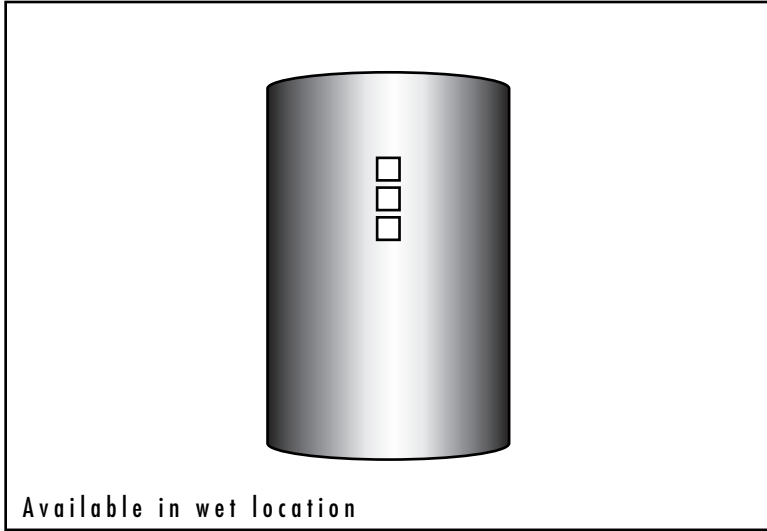

431 HALF CYLINDER

The Half Cylinder is stylish and ideal for mounting alongside entryways and doors. With distribution on all sides, a maximum amount of light is distributed to the area. Three decorative windows on the top of the fascia add sparkle to the fixture.

431 HALF CYLINDER

TYPE

PROJECT: _____

LOCATION: _____

FEATURES

- Compact, modern sconce
- All acrylic is attached via mechanical means
- Electronic, multi-volt (120/277) ballast is standard
- All parts are treated with a five stage phosphate bonding process before being finished with a long lasting powder coat finish
- Complies with ADA
- No visible fasteners
- Manufactured in the USA

DIMENSIONS

ORDERING INFORMATION / OPTIONS

EXAMPLE: 431-2CFQ13-DBZ

431

MODEL

431- Half Cylinder

LAMP

- 1CFQ13- (1) 13W QUAD TUBE CF (G24Q-1 BASE)
- 1CFQ18- (1) 18W QUAD TUBE CF (G24Q-2 BASE)
- 1CFQ26- (1) 26W QUAD TUBE CF (G24Q-3 BASE)
- 1CFT26- (1) 26W TRIPLE TUBE CF (GX24Q-3 BASE)
- 1CFT32- (1) 32W TRIPLE TUBE CF (GX24Q-3 BASE)
- 1CFT42- (1) 42W TRIPLE TUBE CF (GX24Q-4 BASE)
- 2CFQ13- (2) 13W QUAD TUBE CF (G24Q-1 BASE)
- 2CFQ18- (2) 18W QUAD TUBE CF (G24Q-2 BASE)
- 2CFQ26- (2) 26W QUAD TUBE CF (G24Q-3 BASE)
- 2CFT26- (2) 26W TRIPLE TUBE CF (GX24Q-3 BASE)