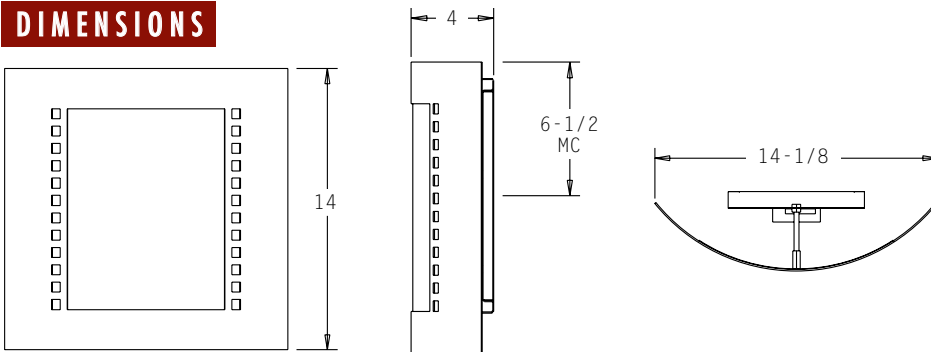

## DIMENSIONS

MC = Mounting Center

A 4" octagonal junction box should be used for installation.