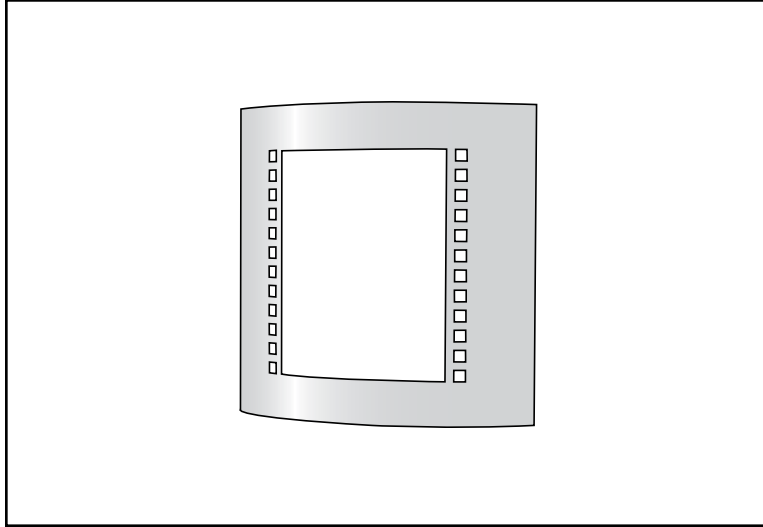

428 WINDOWS

Available in LED

TYPE

PROJECT: _____

LOCATION: _____

FEATURES

- A soft elegant look for general applications.
- Double lens system obscures any lamp image.
- The large window with surrounding small windows provides a distinctive appearance.
- Design allows for the use of different project - specific type of cutouts and windows on the front of the fascia.
- Electronic multi-volt (120/277) ballast is standard.
- Meets all ADA requirements.
- Manufactured in the U.S.A.
- **Available without small windows.**