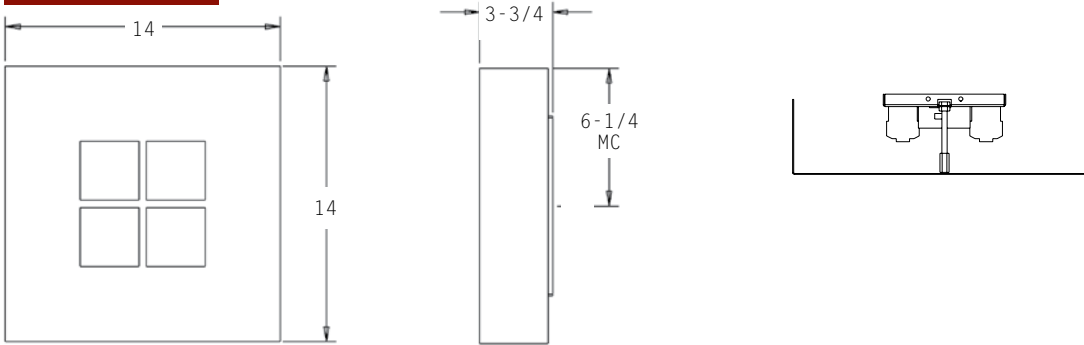

Available in LED

425 WINDOW BOX

The window box is a decorative box which distributes light both up and down with a maximum amount of efficiency. Decorative windows are protected with frosted white acrylic which is mechanically attached to the fixture.

DIMENSIONS

MC = Mounting Center
A 4" octagonal junction box should be used for installation.

ORDERING INFORMATION / OPTIONS EXAMPLE: 425-2CFQ18-WHT

425

MODEL

425 - Window Box

LAMP

- 1CFQ13 - (1) 13w QUAD TUBE CF (G24Q-1 Base)
- 1CFQ18 - (1) 18w QUAD TUBE CF (G24Q-2 Base)
- 1CFQ26 - (1) 26w QUAD TUBE CF (G24Q-3 Base)
- 1CFT32 - (1) 32w TRIPLE TUBE CF (GX24Q-3 Base)
- 1CFT42 - (1) 42w QUAD TUBE CF (GX24Q-3 Base)
- 2CFQ13 - (2) 13w QUAD TUBE CF (G24Q-1 Base)
- 2CFQ18 - (2) 18w QUAD TUBE CF (G24Q-2 Base)
- 2CFQ26 - (2) 26w QUAD TUBE CF (G24Q-3 Base)
- 1LED9 - (1) 9W LED MODULE. 1100 Lumens
- 1LED14 - (1) 14W LED MODULE. 1550 Lumens
- 1LED17 - (1) 17W LED MODULE. 1875 Lumens
- 1LED19 - (1) 19W LED MODULE. 2200 Lumens