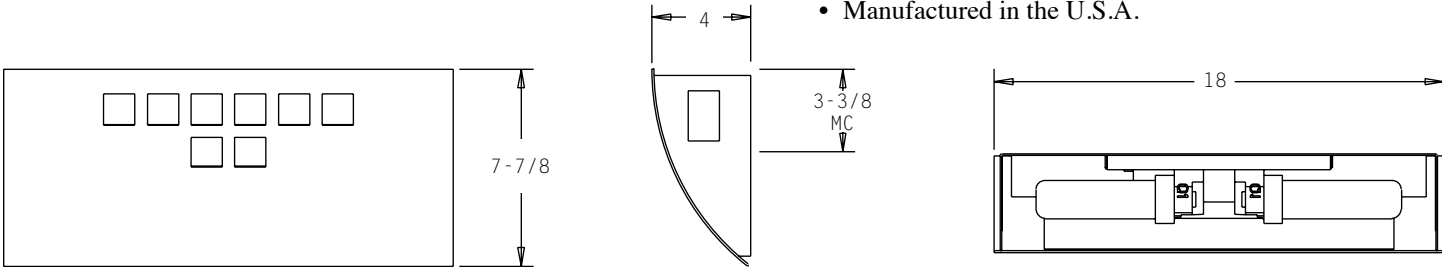

Available in LED

424 LINEAR SCOOP

This fixture is ideal for areas where a large lumen package is needed. The flowing shape provides a contemporary appearance while the front and side windows provide sparkle and excitement to the luminaire.

424 LINEAR SCOOP

Available in LED

TYPE

PROJECT: _____

LOCATION: _____

FEATURES

- An ideal scone for lighting hallways and small offices.
- “Scoop” design provides a stylish and contemporary design for many applications.
- A wide choice of lamps allows a large lumen package to be used resulting in high illumination levels.
- A completely welded housing results in a rigid and strong luminaire.
- **Flexibility regarding the window design allows the designer to specify a fixture that is ideal to the specific project.**
- Electronic multi-volt (120/277) ballast is standard.
- Meets all ADA requirements.
- Manufactured in the U.S.A.

DIMENSIONS

MC = Mounting Center
A 4" octagonal junction box should be used for installation.

ORDERING INFORMATION / OPTIONS EXAMPLE: 424-2CFT42-WHT

424

MODEL

424 - Linear Scoop

LAMP

- 1CFQ13 – (1) 13w QUAD TUBE CF (G24Q-1 Base)
 - 1CFQ18 – (1) 18w QUAD TUBE CF (G24Q-2 Base)
 - 1CFQ26 – (1) 26w QUAD TUBE CF (G24Q-3 Base)
 - 1CFT26 – (1) 26w TRIPLE TUBE CF (GX24Q-3 Base)
 - 1CFT32 – (1) 32w TRIPLE TUBE CF (GX24Q-3 Base)
 - 1CFT42 – (1) 42w TRIPLE TUBE CF (GX24Q-3 Base)
 - 2CFQ13 – (2) 13w QUAD TUBE CF (G24Q-1 Base)
 - 2CFQ18 – (2) 18w QUAD TUBE CF (G24Q-2 Base)
 - 2CFQ26 – (2) 26w QUAD TUBE CF (G24Q-3 Base)
 - 2CFT26 – (2) 26w TRIPLE TUBE CF (GX24Q-3 Base)
 - 2CFT32 – (2) 32w TRIPLE TUBE CF (GX24Q-3 Base)
 - 2CFT42 – (2) 42w TRIPLE TUBE CF (GX24Q-3 Base)
 - 1LED13 – (1) 13w LED MODULE. 980 Lumens
 - 2LED11 – (2) 13w LED MODULES. 1560 Lumens
- Consult factory for other available lamps and LED Wattages.*