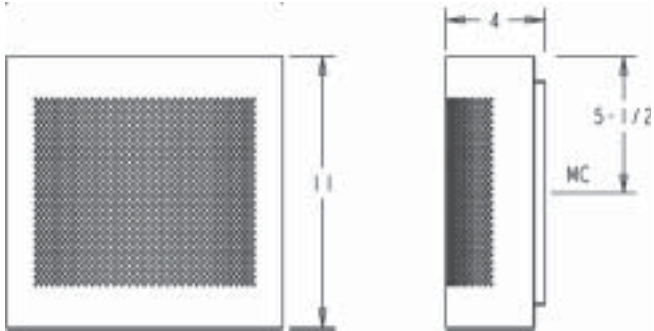

420
PERF

A simplistic, modern looking sconce that is ideal for the modern office. The wrap design of the fixture completely shields the lamps while a variety of available lamps can provide varying amounts of illumination.

420 PERF

TYPE

PROJECT: _____

LOCATION: _____

FEATURES

- An ideal luminaire for the modern office.
- Contoured lens behind the perforated panel provides uniform illumination across the entire fascia.
- Unitized design allows the fixture to be used in even in the most restrictive budgets.
- A wide choice of lamps can provide varying illumination levels.
- Wrap design of the fascia shields the lamps from normal viewing angles.
- Electronic multi-volt (120/277) ballast is standard.
- Meets all ADA requirements.
- Manufactured in the USA.
- Consult factory for other perf patterns.

DIMENSIONS

ORDERING INFORMATION / OPTIONS EXAMPLE: 420-2CFQ26-SAL

420

MODEL

420 - Perf

LAMP

- 1CFQ13 - (1) 13W QUAD TUBE CF (G24Q-1 BASE)
- 1CFQ18 - (1) 18W QUAD TUBE CF (G24Q-2 BASE)
- 1CFQ26 - (1) 26W QUAD TUBE CF (G24Q-3 BASE)
- 1CFT26 - (1) 26W TRIPLE TUBE CF (GX24Q-3 BASE)
- 1CFT32 - (1) 32W TRIPLE TUBE CF (GX24Q-3 BASE)
- 1CFT42 - (1) 42W TRIPLE TUBE CF (GX24Q-4 BASE)
- 2CFQ13 - (2) 13W QUAD TUBE CF (G24Q-1 BASE)
- 2CFQ18 - (2) 18W QUAD TUBE CF (G24Q-2 BASE)
- 2CFQ26 - (2) 26W QUAD TUBE CF (G24Q-3 BASE)
- 2CFT26 - (2) 26W TRIPLE TUBE CF (GX24Q-3 BASE)