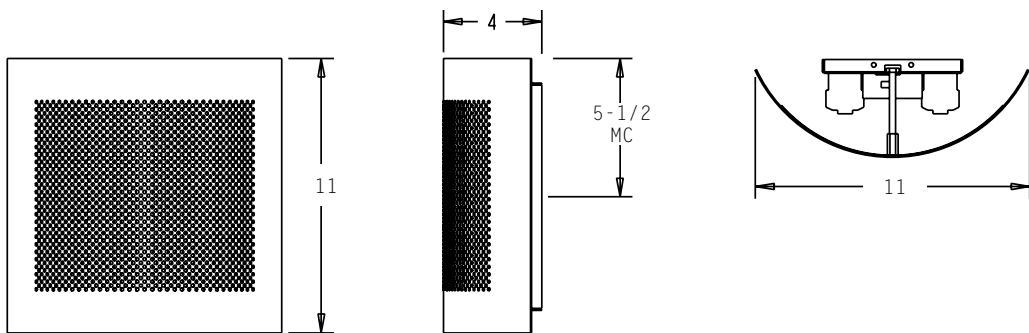

Indessa
LIGHTING

420 PERF

Available in LED

TYPE

PROJECT: _____

LOCATION: _____

FEATURES

- An ideal luminaire for the modern office.
- Contoured lens behind the perforated panel provides uniform illumination across the entire fascia.
- Unitized design allows the fixture to be used in the most restrictive budgets.
- A wide choice of lamps can provide varying illumination levels.
- Wrap design of the fascia shields the lamps from normal viewing angles.
- Electronic multi-volt (120/277) ballast is standard.
- Meets all ADA requirements.
- Manufactured in the U.S.A.
- Consult factory for other perf patterns.

DIMENSIONS

MC = Mounting Center
A 4" octagonal junction box should be used for installation.

ORDERING INFORMATION / OPTIONS EXAMPLE: 420-2CFQ26-SAL

420

MODEL

420 - Perf

LAMP

- 1CFQ13 - (1) 13w QUAD TUBE CF (G24Q-1 Base)
- 1CFQ18 - (1) 18w QUAD TUBE CF (G24Q-2 Base)
- 1CFQ26 - (1) 26w QUAD TUBE CF (G24Q-3 Base)
- 1CFT32 - (1) 32w TRIPLE TUBE CF (GX24Q-3 Base)
- 1CFT42 - (1) 42w TRIPLE TUBE CF (GX24Q-3 Base)
- 2CFQ13 - (2) 13w QUAD TUBE CF (G24Q-1 Base)
- 2CFQ18 - (2) 18w QUAD TUBE CF (G24Q-2 Base)
- 2CFQ26 - (2) 26w QUAD TUBE CF (G24Q-3 Base)
- 1LED9 - (1) 9W LED MODULE. 1100 Lumens
- 1LED14 - (1) 14W LED MODULE. 1550 Lumens
- 1LED17 - (1) 17W LED MODULE. 1875 Lumens
- 1LED19 - (1) 19W LED MODULE. 2200 Lumens