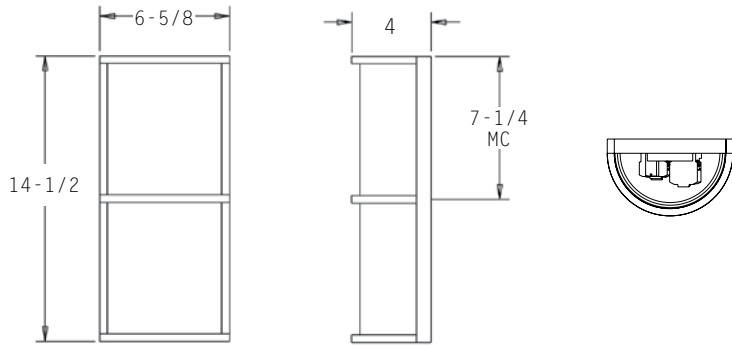

DIMENSIONS

MC = Mounting Center
A 4" octagonal junction box should be used for installation.

ORDERING INFORMATION / OPTIONS EXAMPLE: 409-2CFQ13-SAL

409

MODEL
409 - Classic

LAMP
2CFQ13 - (2) 13w QUAD TUBE CF (G24Q-1 Base)
2CFQ18 - (2) 18w QUAD TUBE CF (G24Q-2 Base)
2CFQ26 - (2) 26w QUAD TUBE CF (G24Q-3 Base)
1LED9 - (1) 9W LED MODULE. 1100 Lumens
1LED14 - (1) 14W LED MODULE. 1550 Lumens
1LED17 - (1) 17W LED MODULE. 1875 Lumens
1LED19 - (1) 19W LED MODULE. 2200 Lumens
Consult factory for other available lamps and LED Wattages.