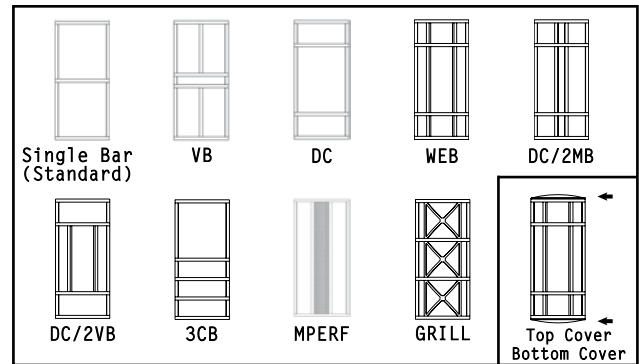

Available in LED

409 CLASSIC

This popular wall sconce is a timeless classic. Constructed of solid bar stock this product is available with a number of bar configurations as well as an assortment of lamp options.

Indessa
LIGHTING

409 CLASSIC

Available in LED

TYPE

Available in wet location. See product 501.
Contact your local sales rep for other available sizes/bar configurations.

PROJECT: _____

LOCATION: _____

FEATURES

DIMENSIONS

MC = Mounting Center
A 4" octagonal junction box should be used for installation.

ORDERING INFORMATION / OPTIONS EXAMPLE: 409-2CFQ13-SAL

409

MODEL
409 - Classic

LAMP
2CFQ13 - (2) 13w QUAD TUBE CF (G24Q-1 Base)
2CFQ18 - (2) 18w QUAD TUBE CF (G24Q-2 Base)
2CFQ26 - (2) 26w QUAD TUBE CF (G24Q-3 Base)
1LED9 - (1) 9W LED MODULE. 1100 Lumens
1LED14 - (1) 14W LED MODULE. 1550 Lumens
1LED17 - (1) 17W LED MODULE. 1875 Lumens
1LED19 - (1) 19W LED MODULE. 2200 Lumens
Consult factory for other available lamps and LED Wattages.

HOUSING FINISH

WHT - White
BLK - Black
SAL - Silver
BRZ - Bronze
BA - Brushed Aluminum
Consult factory for other finishes.

BAR CONFIGURATION

Blank - Standard Single Bar
VB - Vertical Bar
DC - Double Cross Bar
DC/2VB - Double Cross Bar w/2 Vertical Bars
DC/2MB - Double Cross Bar w/2 Middle Bars
3CB - 3 Lower Cross Bars
WEB - Double Cross Bar w/2 Full Vertical Bars
MPERF - Vertical Perf Panel in the Center of the Fixture
GRILL - Decorative Aluminum Grill
Consult factory for other available configurations.